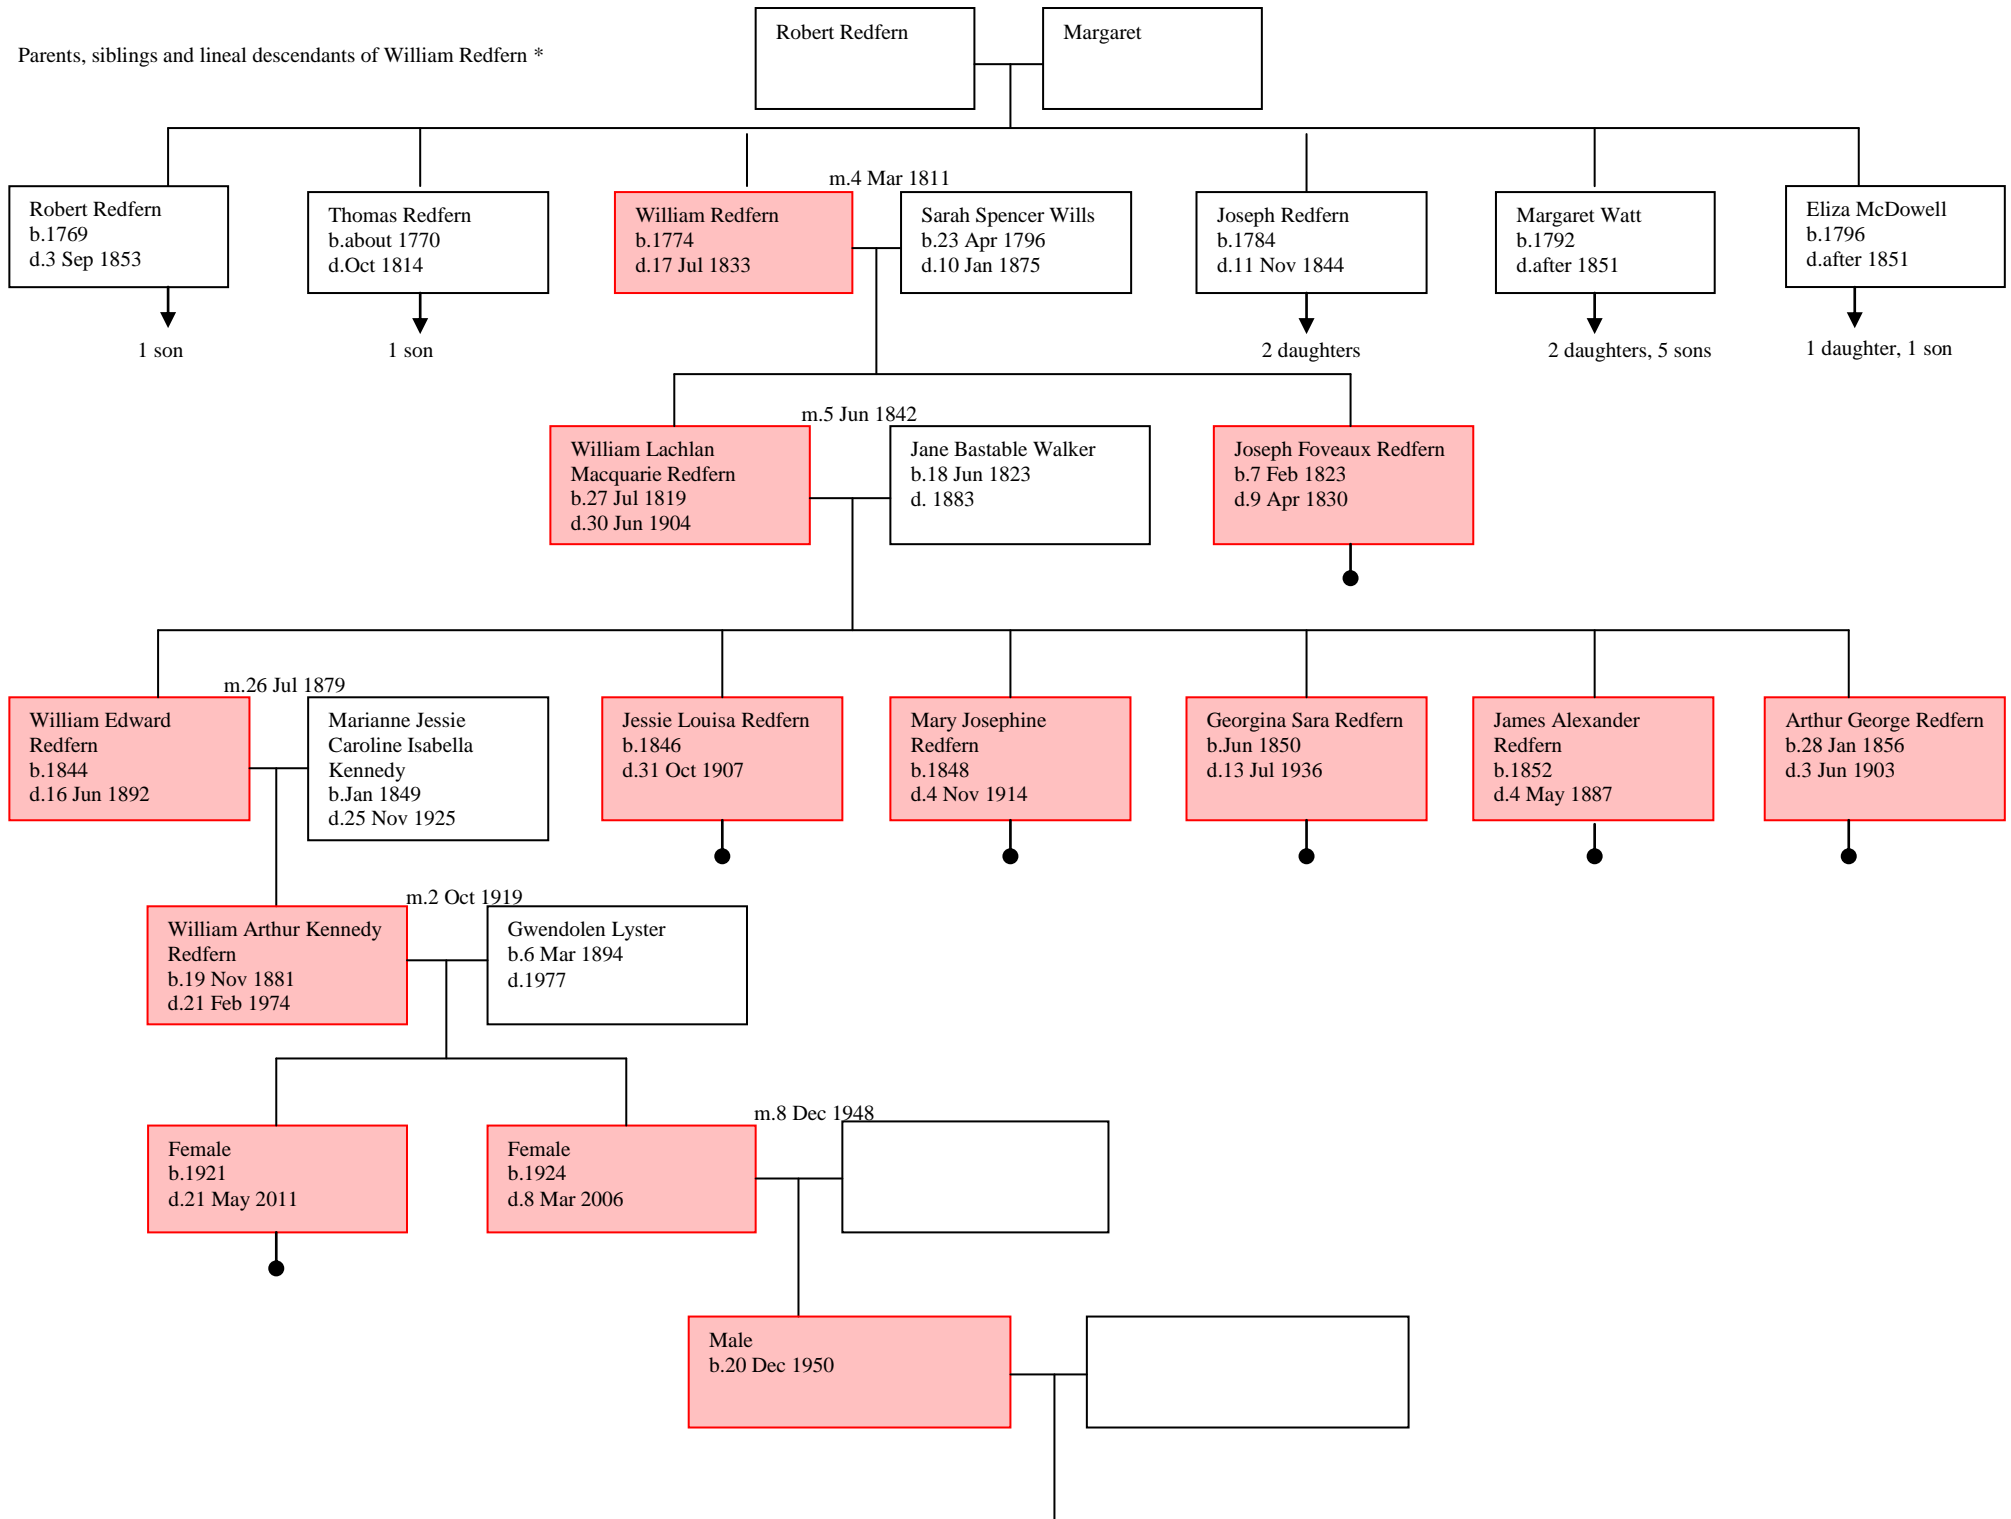

Parents, siblings and lineal descendants of William Redfern *

The above was based on birth, marriage and death certificates, wills, probates, and newspaper notices.

* William Redfern probably had other siblings. One sister died in infancy (Sarah born 1803). Another sister married and migrated to the United States (Sarah Kelley born 1805). And yet another sister (or possibly niece) was Amelia Redfern baptized 14 Nov 1809, Belfast.